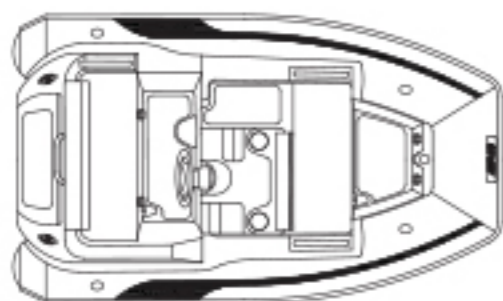

Standard Equipment

Features

- Integrated Marine Grade Aluminum Fuel Tank (gal10)
- Diamond Non-Skid Deck
- Rear Seat with Ample Storage
- Fully Upholstered Seating-Spradling®
- Molded-In Console and Forward Seat
- Easy Port & Starboard Access
- Stainless Steel Port/Starboard Hand Rails
- Ample Engine Access
- Stainless Steel Bow Eye
- 2 Stern Stainless Steel Foldable Cleats
- 4 Stainless Steel Davit Lifting Points
- Stainless Steel Ski-Eye & Stern Hand Rail
- Stainless Steel Transom Tie Downs
- Battery Box
- 2 Recessed Cup Holders
- Water Tight Engine Compartment Seal

Tube

- Orca ® (CSM) Fabric
- Non-Corrosive Push-Push Inflation Valves
- Single Solid Rub Rail
- Reinforced External Seams
- Orca ® (CSM) Fabric Handles on Tubes

Drain System

- Self Bailing Deck System with Non-Return Valves
- Stainless Steel Drain Plugs

Standard Accessories

- Automatic Fire Extinguisher
- Safety Lanyard Switch
- Automatic 500 GPH Bilge Pump
- Removable Pole LED Navigation & Anchor Light
- Battery Switch
- Maintenance-Free Battery
- Engine Compartment In-Line Blower
- Sport Steering Wheel
- Steering System
- Complete Tin Wiring & (Head) Heat Shrink Seal Terminals
- Control Panel (Includes Fuel Gauge)
- Shift Control
- Stainless Steel Gas Springs for Engine Compartment
- Under Platform Sliding SS Ladder
- Hand Pump & Maintenance Kit
- Owner's Manual

Engine Features

- Rotax ® ACE 90 ECT
- Muffler & Silencer
- Catalytic Exhaust System

Optional Equipment

- Teak
- Boat Cover
- Telescopic Paddle
- Stereo System & Compass
- GPS Chart Plotter / Sounder
- Stainless Steel Tie Downs
- Quick Release Wheel
- Adjustable Steering Wheel
- Bimini Kit
- Stainless Steel Anchor
- Name on Upholstery
- Underwater Lights
- LED Courtesy Lights
- Battery Charger
- VHF & Antenna
- Upholstery and Inflatable Tube Color Options

290