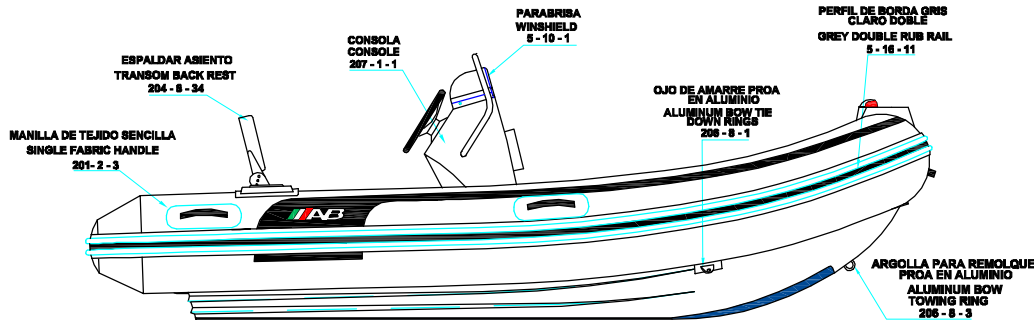

PLANT VIEW
VISTA SUPERIOR

AFT VIEW
VISTA TRASERA

LONGITUDINAL PROFILE
VISTA LATERAL

FORE VIEW
VISTA FRONTAL

NOTA: FAVOR INDICAR COLOR DEL BOTE AL ORDENAR / NOTE: MUST INDICATE BOAT COLOR WHEN ORDERING