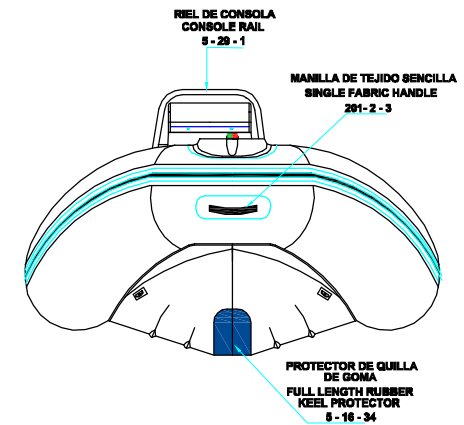

PLANT VIEW
VISTA SUPERIOR

AFT VIEW
VISTA TRASERA

LONGITUDINAL PROFILE
VISTA LATERAL

FORE VIEW
VISTA FRONTAL

NOTA: FAVOR INDICAR COLOR DEL BOTE AL ORDENAR / NOTE: MUST INDICATE BOAT COLOR WHEN ORDERING