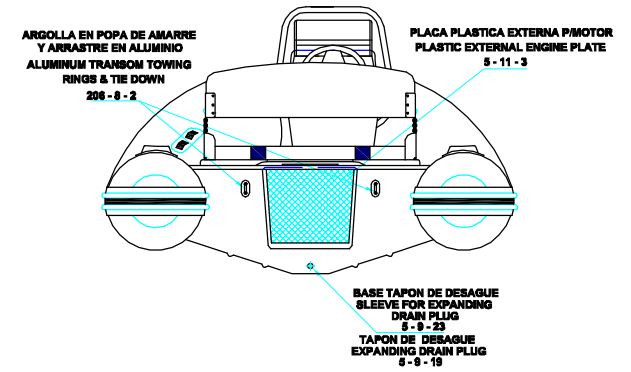

PLANT VIEW
VISTA SUPERIOR

AFT VIEW
VISTA TRASERA

LONGITUDINAL PROFILE
VISTA LATERAL

FORE VIEW
VISTA FRONTAL

NOTA: FAVOR INDICAR COLOR DEL BOTE AL ORDENAR / NOTE: MUST INDICATE BOAT COLOR WHEN ORDERING