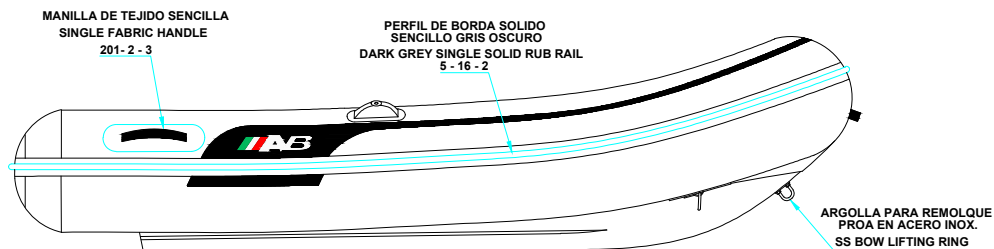

PLANT VIEW
VISTA SUPERIOR

AFT VIEW
VISTA TRASERA

LONGITUDINAL PROFILE
VISTA LATERAL

FORE VIEW
VISTA FRONTAL

NOTA: FAVOR INDICAR COLOR DEL BOTE AL ORDENAR / **NOTE:** MUST INDICATE BOAT COLOR WHEN ORDERING