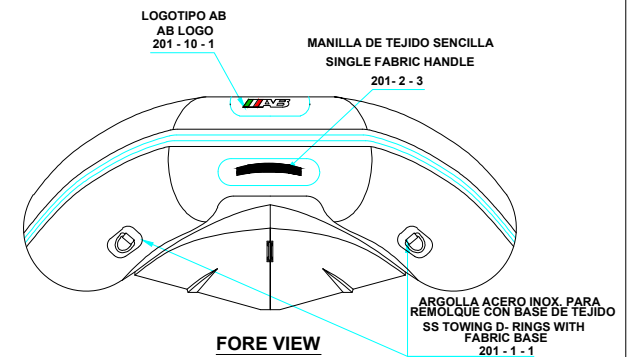

PLANT VIEW
VISTA SUPERIOR

AFT VIEW
VISTA TRASERA

LONGITUDINAL PROFILE
VISTA LATERAL

FORE VIEW
VISTA FRONTAL

NOTA: FAVOR INDICAR COLOR DEL BOTE AL ORDENAR / **NOTE:** MUST INDICATE BOAT COLOR WHEN ORDERING