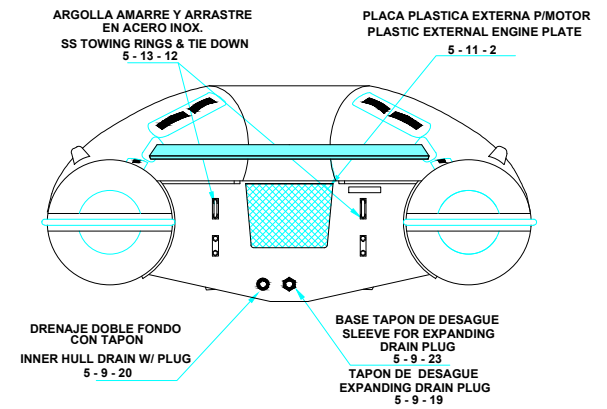

PLANT VIEW
VISTA SUPERIOR

AFT VIEW
VISTA TRASERA

LONGITUDINAL PROFILE
VISTA LATERAL

FORE VIEW
VISTA FRONTAL

NOTA: FAVOR INDICAR COLOR DEL BOTE AL ORDENAR / **NOTE:** MUST INDICATE BOAT COLOR WHEN ORDERING