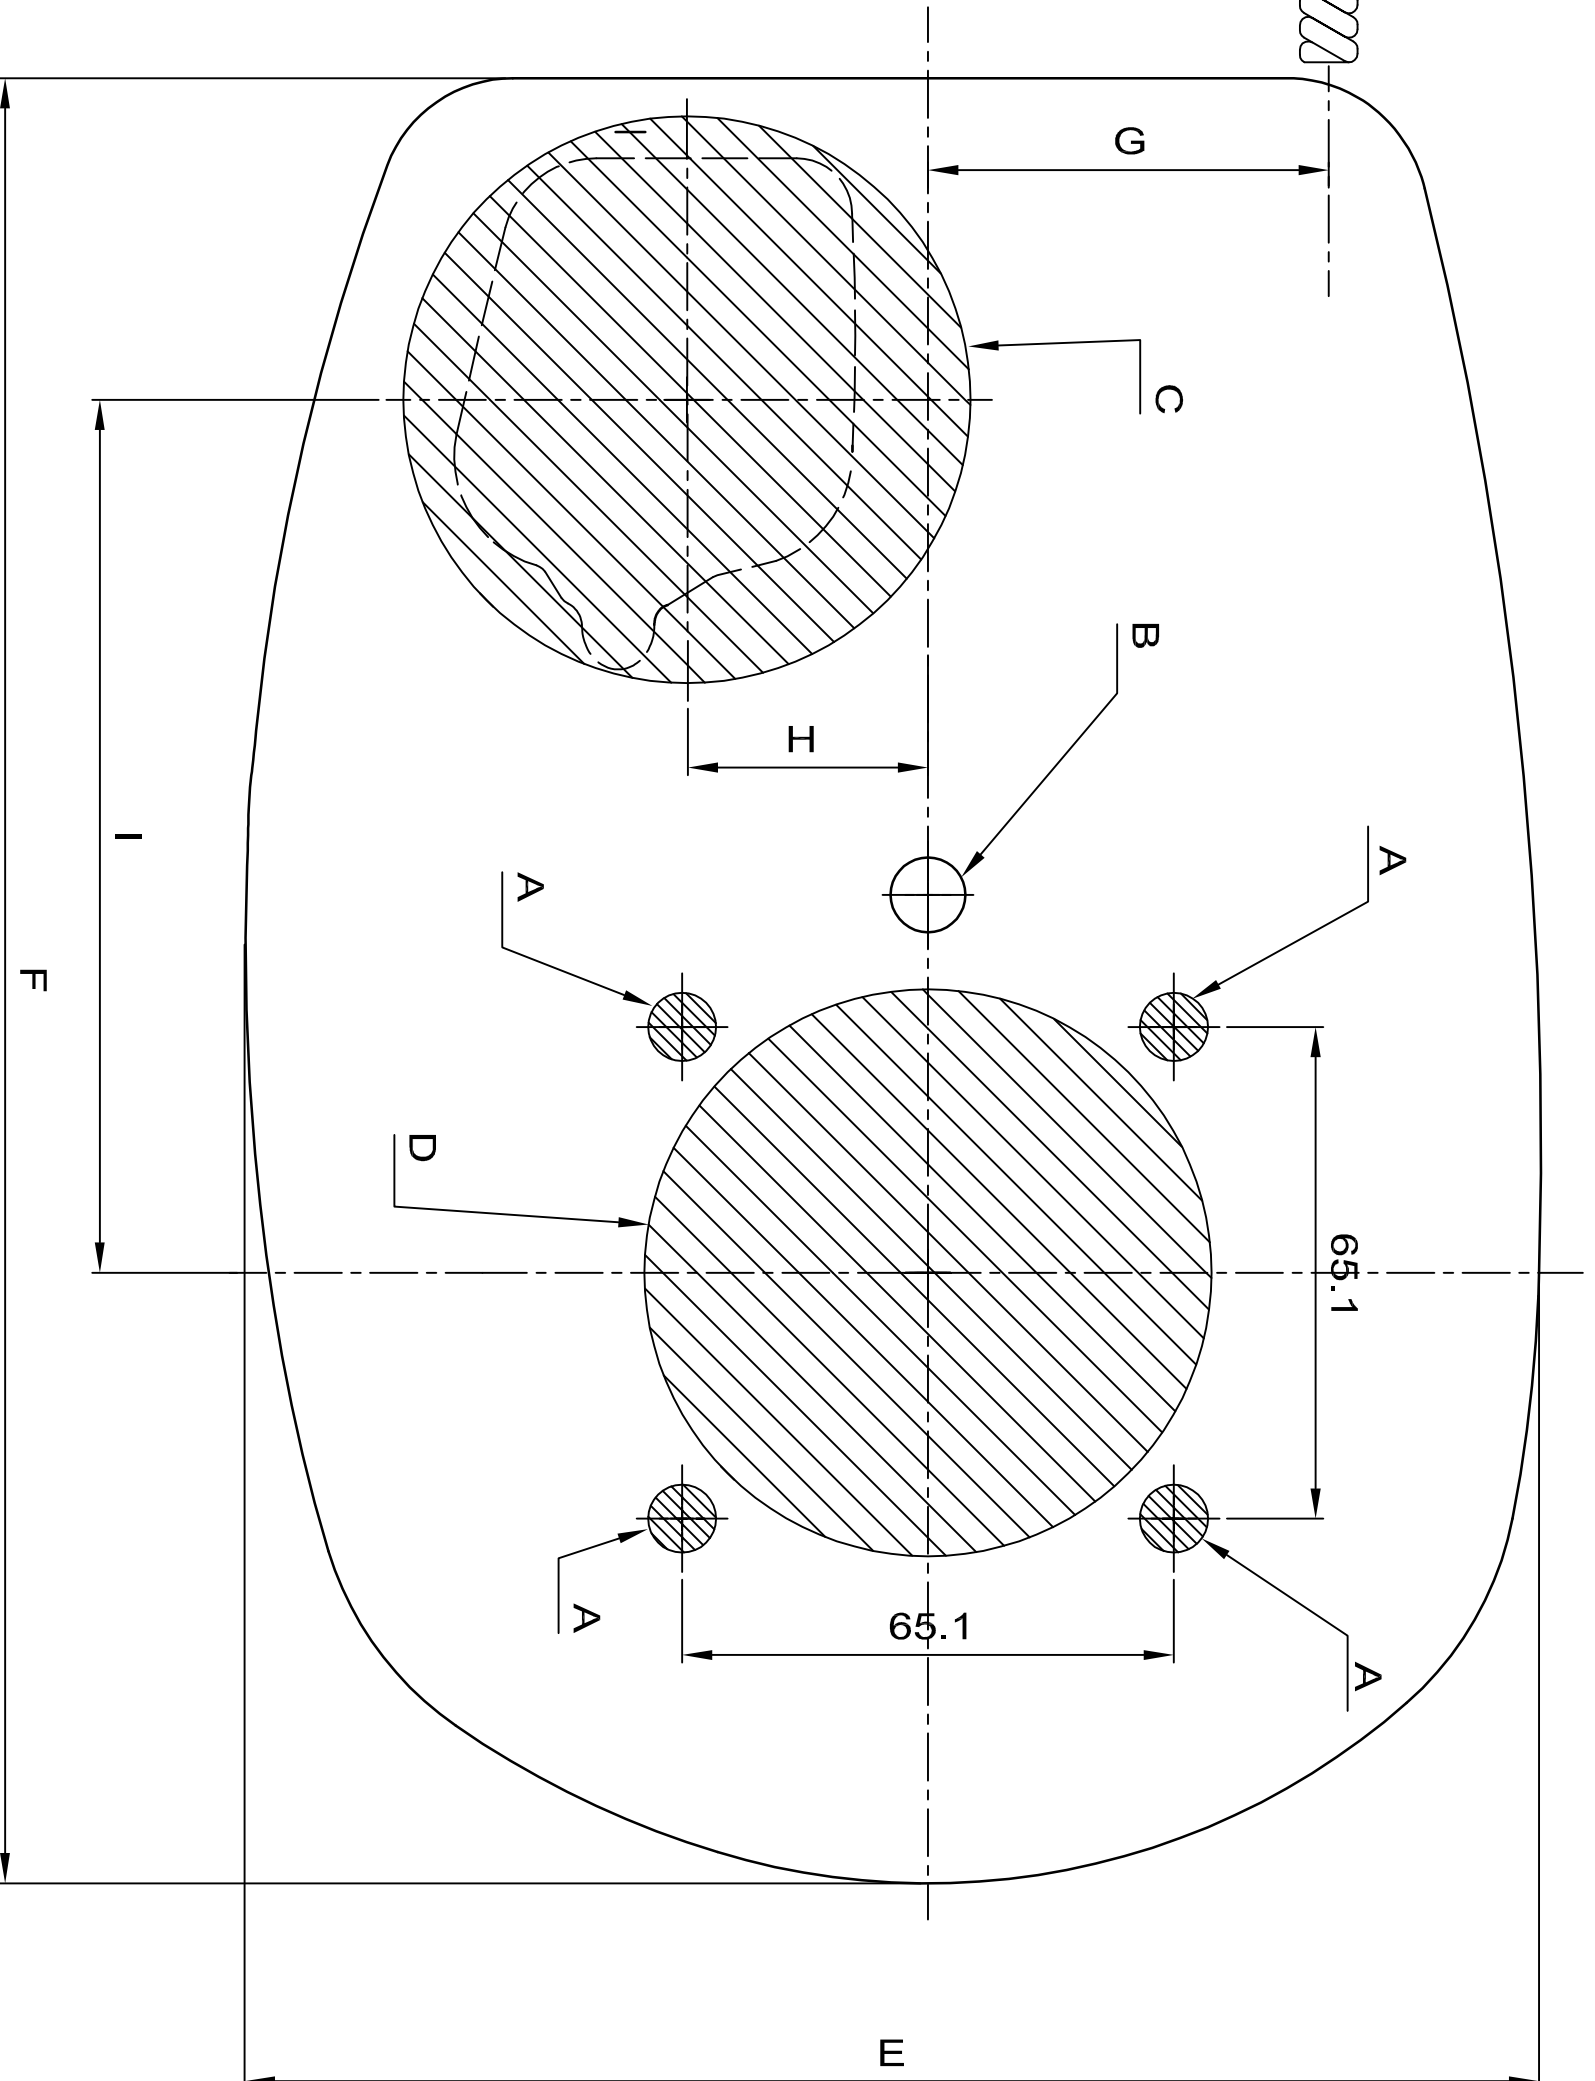

# ALEPH 700 - 1000 - 1500

PRUA  
 BOW  
 PROUE  
 VORSCHIFF  
 PROA

	mm	inch
A	Ø9	Ø23/64
B	Ø11	Ø7/16
C	Ø75	Ø2"7/8
D	Ø75	Ø2"7/8
E	172	6"25/32
F	239	9"13/32
G	53	2"5/64
H	31.5	1"1/4
I	115,1	4"35/64

**Quick**  
 NAUTICAL EQUIPMENT  
 Via Piangipane, 120/A - 48020 Piangipane (Ra) Italy  
 Telefono +39.0544.415061 - Fax +39.0544.415047

Name	DRILLING TEMPLATE		
Model	Aleph 700/1000/1500		
Size	A3		
File	Date 28/05/2009		
Rev.	3	4	
Scale	1:1		
Drawing units			

This is an unpublished work, the copyright in which rests in Quick s.r.l. All this document and its information is supplied without liability for error or party may be reproduced used or disclosed except as authorized by contract or permission.